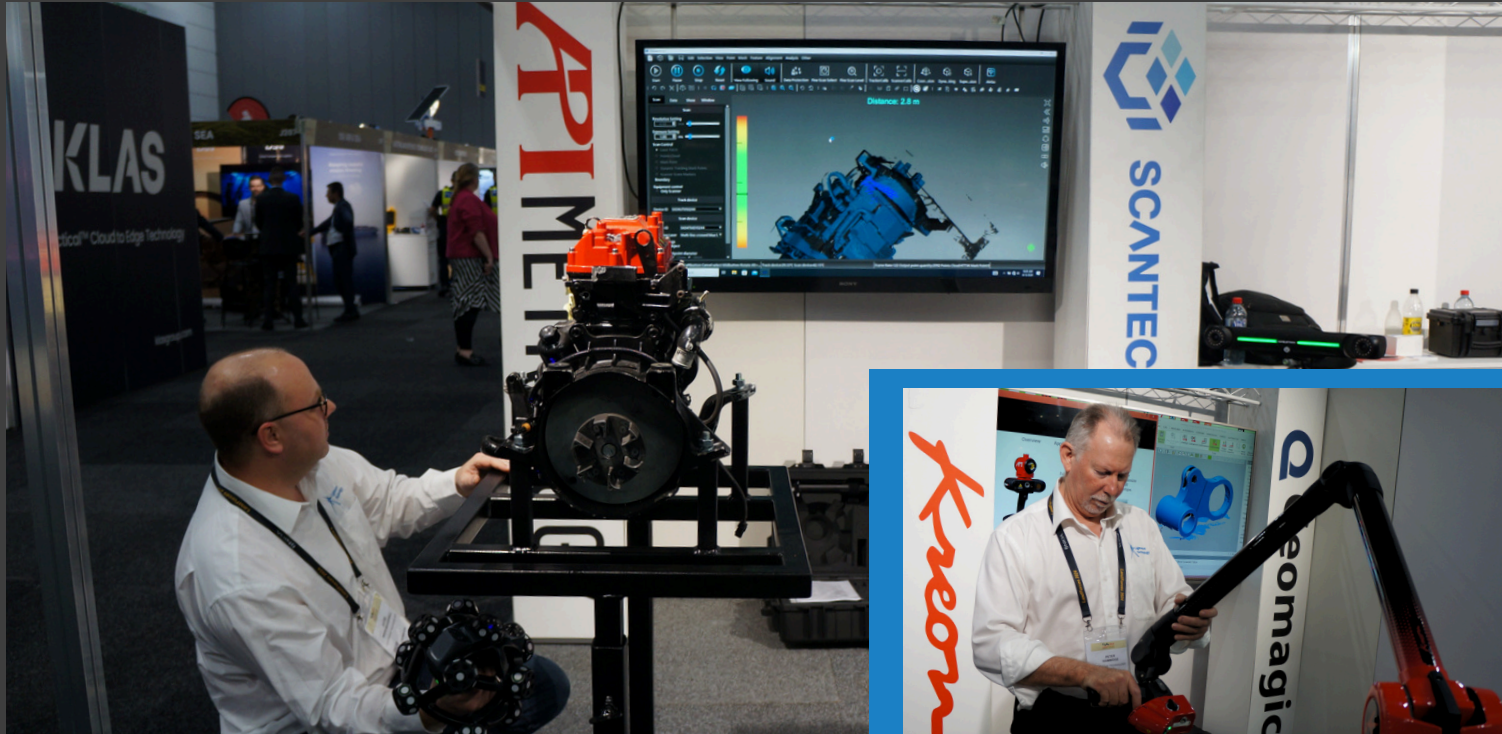

LIGHTWAVE UPDATES

1st edition

contact us: (03) 9720 6222

LAND FORCES TRADE SHOW

We had an incredible opportunity to participate in the "largest defence exposition ever held in Australia," with 995 exhibiting companies from 31 countries around the world.

Our team was able to showcase our scanning and metrology products from API, Scantech, Kreon and Geomagic. The irrefutable success of this event led to strong new partnerships and many informative conversations.

Thank you to everyone who stopped by our booth. We look forward to working together!

TRADE SHOW HIGHLIGHTS

NIMBLETRACK

The new 3rd-generation NimbleTrack 3D scanner piqued significant interest with its wireless, portable design, offering a seamless and precise 3D scanning experience. Our hands-on display allowed attendees to experience its capabilities first hand, demonstrating how NimbleTrack redefines accuracy in 3D measurements.

With target-free scanning, high portability and exceptional precision, NimbleTrack is setting a new standard in 3D scanning technology

[> LEARN MORE](#)

HENTY & ELMORE FIELD DAYS

Our recent participation at the Henty and Elmore Field Days was a fantastic opportunity to connect with the agriculture community and shed light on some of our tools.